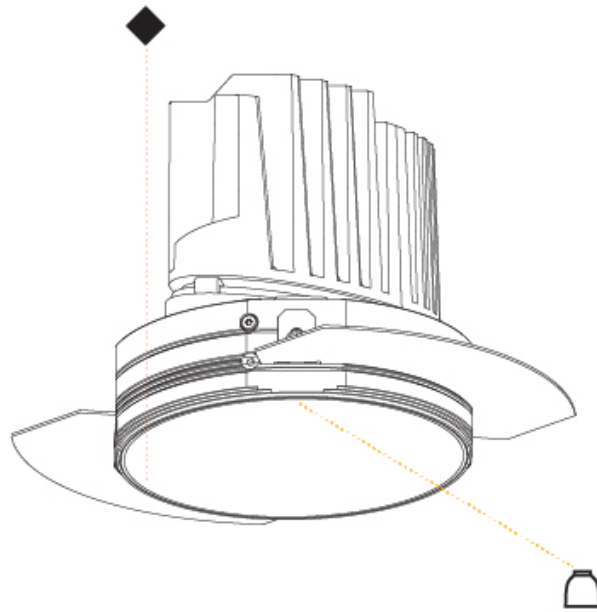

BIONIQ ROUND DEEP TRIMLESS

A35194-

PROJECT	_____
TYPE	_____
SPECIFIER	_____
QUANTITY	_____
DATE	_____