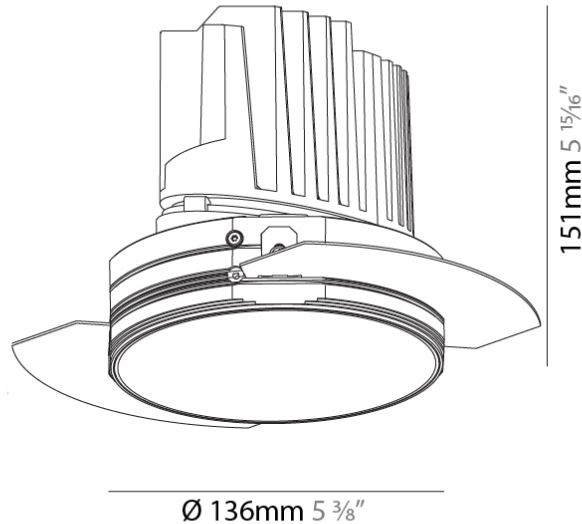

GENERAL

Series: Bioniq
 Subseries: Bioniq Round Deep
 Brand: Prolicht
 Division: Architectural
 Mounting Type: Trimless
 Mounting Location: Ceiling
 Subcategory: Downlight

PHYSICAL

Shape: Round
 Diameter (mm): 136
 Diameter (in): 5 3/8
 Height (mm): 151
 Height (in): 5 15/16
 Ceiling Thickness (mm): 10 / 12.5 / 15 / 25
 Ceiling Thickness (in): 3/8 or 1/2 or 9/16 or 1
 Min. Recessing Depth (mm): 170
 Min. Recessing Depth (in): 6 11/16
 Light Distribution: Downlight
 Weight (kg): 1.078
 Weight (lbs): 2.37
 Fixture Finish: SSR / BKV / CWI / CRY / HAB / LAG / UFT / ITA / RUA / RUR / MIC / FTG / MYG / TWT / LOD / PUS / FRO / FUP / KIA / POP / BLS / SPG / MEY / GOH / GUM / CHC / COM / ABZ / JAG / OBR / MOS / ROR
 Fixture Material: Aluminum Die Cast
 Cut-out Measurements: Ø 140mm / 5 1/2"
 Upon Request: Unique Ceiling Thickness

OPTICAL

Reflector°: 18 / 34
 Optic°: Lens Pack - No Lens / Linear Spread Lens / Honeycomb / Spread Lens
 Adjustability: Fixed
 Upon Request: Special Beam Angles

RATINGS AND CERTIFICATIONS

382, F 416-247-9319, www.zaneen.com
 Certified and created for North American standards at the end of the existing Model #. For assistance on 'custom' specifications, contact zteam@zaneen.com.
 In a constant effort to supply the best product, we reserve the right to change specifications or materials without notice. The most recent specification sheets are found at zaneen.com
 IP rating: IP20