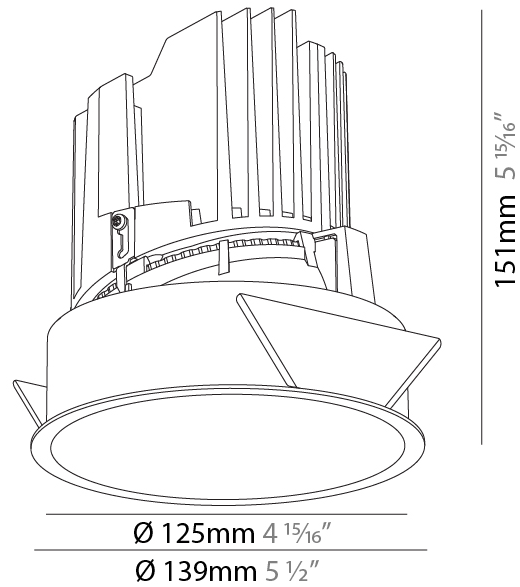

Series: Bioniq
Subseries: Bioniq Round Deep
Brand: Prolight
Division: Architectural
Mounting Type: Recessed
Mounting Location: Ceiling
Subcategory: Downlight

PHYSICAL

Shape: Round
Diameter (mm): 139
Diameter (in): 5 1/2
Height (mm): 151
Height (in): 5 15/16
Ceiling Thickness (mm): 10 / 12.5 / 15
Ceiling Thickness (in): 3/8 or 1/2 or 9/16
Min. Recessing Depth (mm): 170
Min. Recessing Depth (in): 6 11/16
Light Distribution: Downlight
Weight (kg): 0.951
Weight (lbs): 2.1
Fixture Finish: SSR / BKV / CWI / CRY / HAB / LAG / UFT / ITA / RUA / RUR / MIC / FTG / MYG / TWT / LOD / PUS / FRO / FUP / KIA / POP / BLS / SPG / MEY / GOH / GUM / CHC / COM / ABZ / JAG / OBR / MOS / ROR
Fixture Material: Aluminum Die Cast
Cut-out Measurements: 130mm / 5 1/8"

ELECTRICAL

Lamp Type: LED (Zhaga Standard)
Input Wattage (W): 28.6
Total Output Wattage (W): 26.4
Dimming: Tri-Mode (Non-Dimming and Phase Dimming (120Vac only) and 0-10V Dimming)
Driver Included: No
Driver Location: Recessed Housing
Driver Type: Constant Current - Universal
Driver Class: Class 2
Input Voltage (V): 120 - 277
Constant Current (MA): 700

LED

Number of LEDs: 1
Color Temperature (°K): 2700 / 3000 / 3500 / 4000
Max. Delivered Lumen (lm): 1890 / 1940 / 2038 / 2080
Nominal Lumen (lm): 3210 / 3290 / 3459 / 3530
CRI: >90 CRI
Efficiency (%): 0.631
Lamp Life (hrs): 50000

OPTICAL

Reflector: 20 / 25 / 40

RATINGS AND CERTIFICATIONS

Certified By: Certified for North American Standards
IP rating: IP54